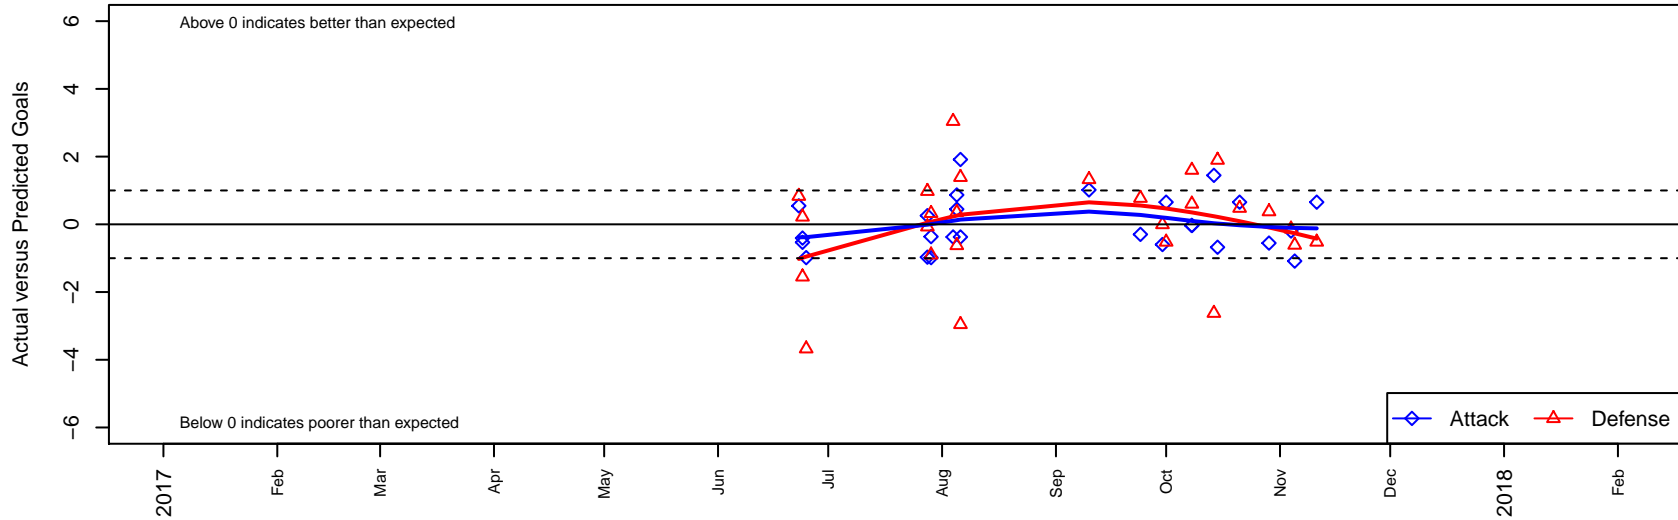

Crossfire OR LOSC Blue I G04

Crossfire Oregon
 Lake Oswego, OR
 G04 total strength=1048
 attack=2.55 defense=2.19
 fall league = PTT G04 Div 1 Red

alt names used:
 LAKE OSWEGO GIRLS BLUE U14 TEAM 1
 LAKE OSWEGO LOSC GIRLS BLUE U14 TEA
 LOSC 04G Blue 1
 LOSC 04G Blue 1
 LOSC 04G Blue 1

Venues played:
 2017 Clash At the Border Gold/Silver/Bronze
 2017 Oswego Nike Cup Silver U14
 2017 Mt Hood Challenge U14 Silver
 2017 PTT G04 Division 1 Red
 2017 OYS PTT Presidents Cup G04

Crossfire OR LOSC Blue I G04
 Dots are actual minus expected GF (blue circles) and GA (red triangles).
 Blue line is smoothed change in attack strength. Red is smoothed change in defense strength.

**attack and defense variance (black dot)
relative to other teams
and top 10 in region**

**attack and defense rating
relative to others at age
and all opponents in last 13 months**

Performance relative to 13 month average