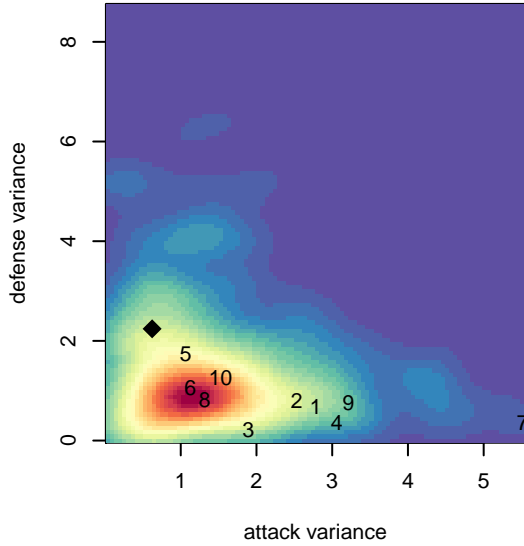

Crossfire OR LOSC Blue I G04

Crossfire Oregon
 Lake Oswego, OR
 G04 total strength=1048
 attack=2.55 defense=2.19
 fall league = PTT G04 Div 1 Red

alt names used:
 LAKE OSWEGO GIRLS BLUE U14 TEAM 1
 LAKE OSWEGO LOSC GIRLS BLUE U14 TEA
 LOSC 04G Blue 1
 LOSC 04G Blue 1
 LOSC 04G Blue 1

Venues played:
 2017 Clash At the Border Gold/Silver/Bronze
 2017 Oswego Nike Cup Silver U14
 2017 Mt Hood Challenge U14 Silver
 2017 PTT G04 Division 1 Red
 2017 OYS PTT Presidents Cup G04

Crossfire OR LOSC Blue I G04
 Dots are actual minus expected GF (blue circles) and GA (red triangles).
 Blue line is smoothed change in attack strength. Red is smoothed change in defense strength.

**attack and defense variance (black dot)
relative to other teams
and top 10 in region**

**attack and defense rating
relative to others at age
and all opponents in last 13 months**

Performance relative to 13 month average