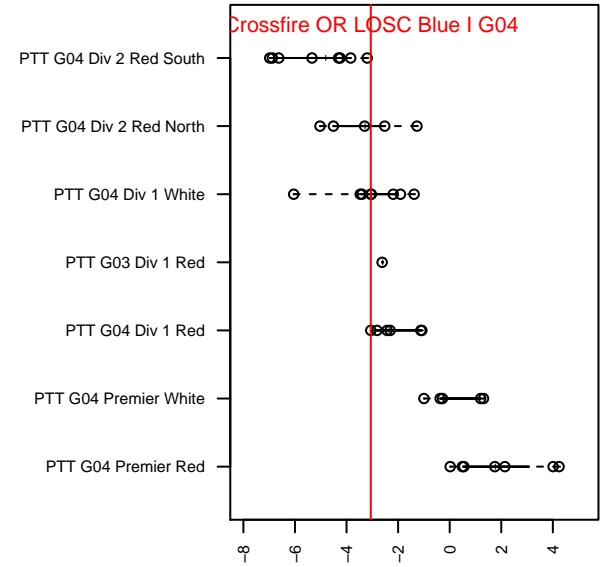

Crossfire OR LOSC Blue I G04

Crossfire Oregon
 Lake Oswego, OR
 G04 total strength=1048
 attack=2.55 defense=2.19
 fall league = PTT G04 Div 1 Red

alt names used:
 LAKE OSWEGO GIRLS BLUE U14 TEAM 1
 LAKE OSWEGO LOSC GIRLS BLUE U14 TEA
 LOSC 04G Blue 1
 LOSC 04G Blue 1
 LOSC 04G Blue 1

Venues played:
 2017 Clash At the Border Gold/Silver/Bronze
 2017 Oswego Nike Cup Silver U14
 2017 Mt Hood Challenge U14 Silver
 2017 PTT G04 Division 1 Red
 2017 OYS PTT Presidents Cup G04

Crossfire OR LOSC Blue I G04
 Dots are actual minus expected GF (blue circles) and GA (red triangles).
 Blue line is smoothed change in attack strength. Red is smoothed change in defense strength.

**attack and defense variance (black dot)
relative to other teams
and top 10 in region**

**attack and defense rating
relative to others at age
and all opponents in last 13 months**

Performance relative to 13 month average