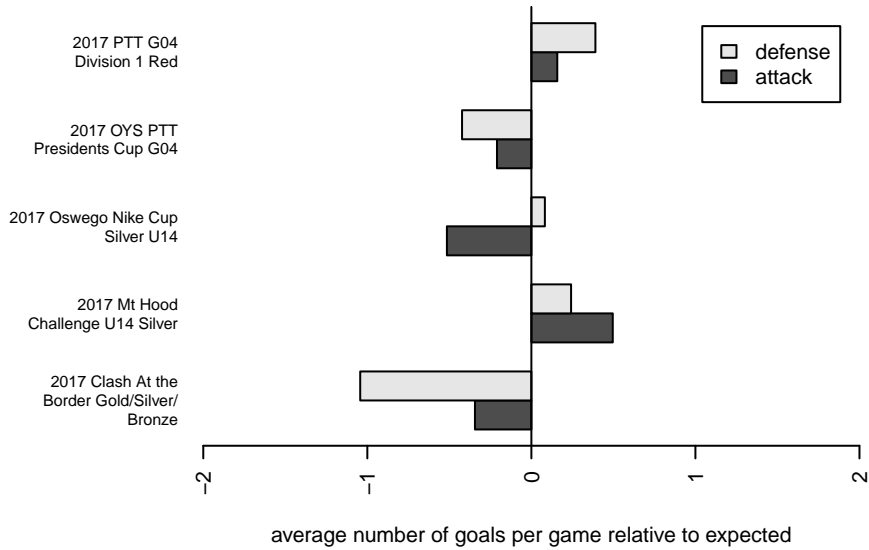

Crossfire OR LOSC Blue I G04

Crossfire Oregon
 Lake Oswego, OR
 G04 total strength=1048
 attack=2.55 defense=2.19
 fall league = PTT G04 Div 1 Red

alt names used:
 LAKE OSWEGO GIRLS BLUE U14 TEAM 1
 LAKE OSWEGO LOSC GIRLS BLUE U14 TEA
 LOSC 04G Blue 1
 LOSC 04G Blue 1
 LOSC 04G Blue 1

Venues played:
 2017 Clash At the Border Gold/Silver/Bronze
 2017 Oswego Nike Cup Silver U14
 2017 Mt Hood Challenge U14 Silver
 2017 PTT G04 Division 1 Red
 2017 OYS PTT Presidents Cup G04

Crossfire OR LOSC Blue I G04
 Dots are actual minus expected GF (blue circles) and GA (red triangles).
 Blue line is smoothed change in attack strength. Red is smoothed change in defense strength.

**attack and defense variance (black dot)
relative to other teams
and top 10 in region**

**attack and defense rating
relative to others at age
and all opponents in last 13 months**

Performance relative to 13 month average