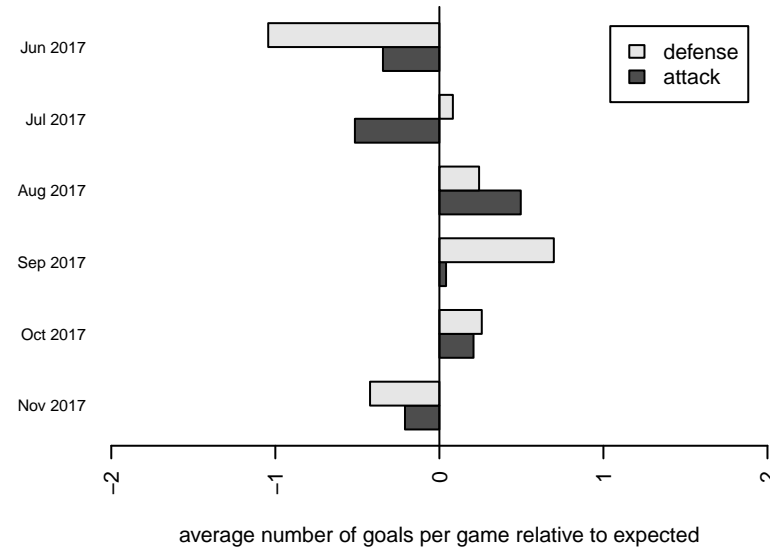

Performance relative to 13 month average