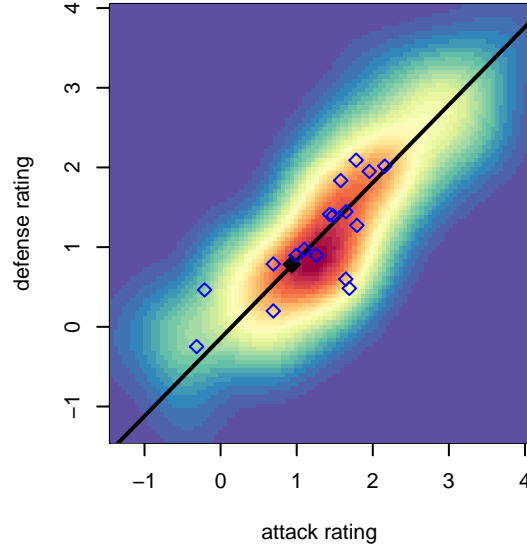

Crossfire OR LOSC Blue I G04

Crossfire Oregon
 Lake Oswego, OR
 G04 total strength=1048
 attack=2.55 defense=2.19
 fall league = PTT G04 Div 1 Red

alt names used:
 LAKE OSWEGO GIRLS BLUE U14 TEAM 1
 LAKE OSWEGO LOSC GIRLS BLUE U14 TEA
 LOSC 04G Blue 1
 LOSC 04G Blue 1
 LOSC 04G Blue 1

Venues played:
 2017 Clash At the Border Gold/Silver/Bronze
 2017 Oswego Nike Cup Silver U14
 2017 Mt Hood Challenge U14 Silver
 2017 PTT G04 Division 1 Red
 2017 OYS PTT Presidents Cup G04

Crossfire OR LOSC Blue I G04
 Dots are actual minus expected GF (blue circles) and GA (red triangles).
 Blue line is smoothed change in attack strength. Red is smoothed change in defense strength.

**attack and defense variance (black dot)
relative to other teams
and top 10 in region**

**attack and defense rating
relative to others at age
and all opponents in last 13 months**

Performance relative to 13 month average